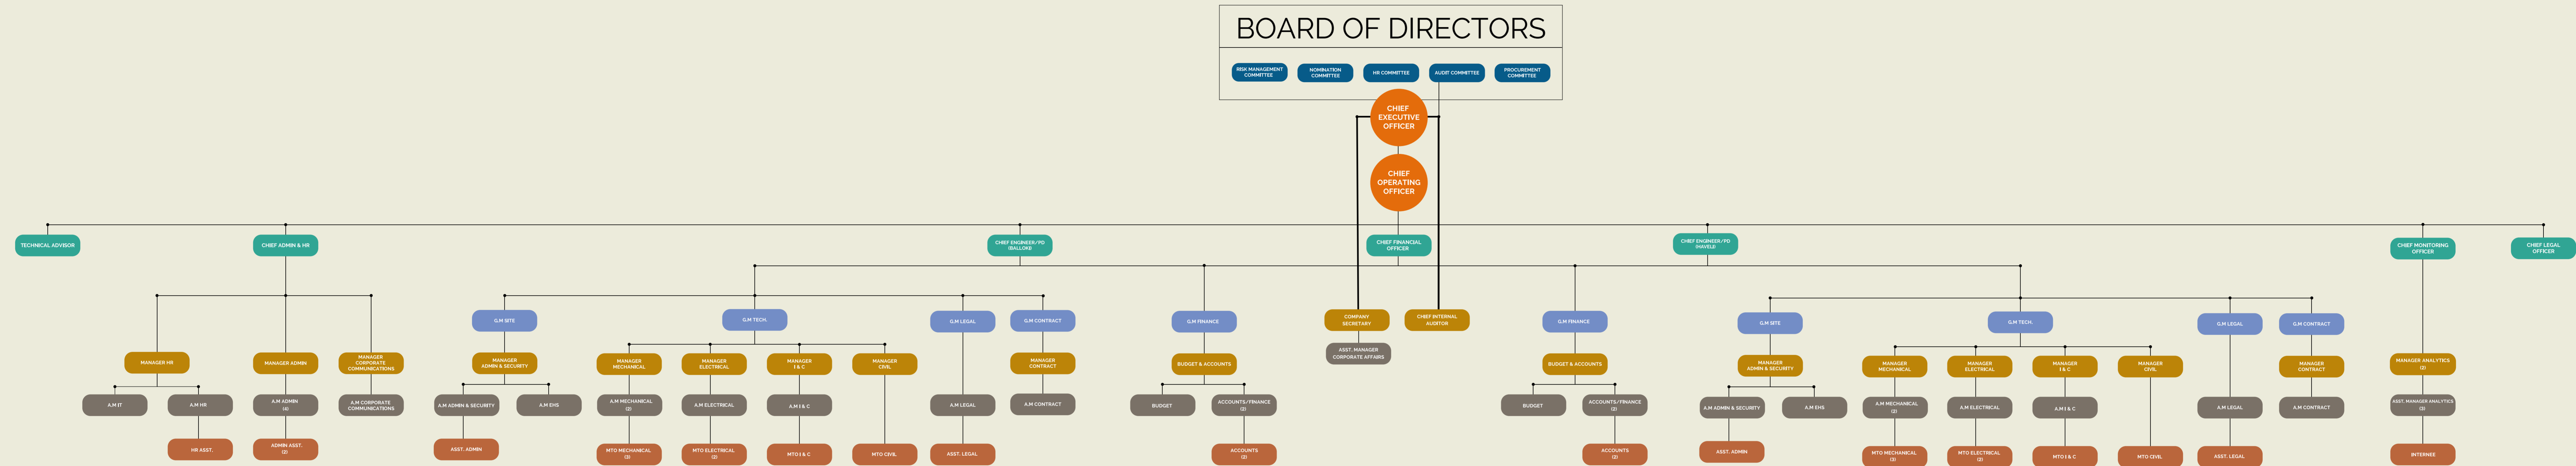

NPPMCL ORGANOGRAM

LEGENDS: COMMITTEES (Blue), TOP MGMT 1 (Orange), TOP MGMT 2 (Teal), GENERAL MANAGERS (Blue), MANAGERS (Yellow), ASST. MANAGERS (Grey), OFFICERS (Brown)

REVISED DATED: 29TH APRIL 2017